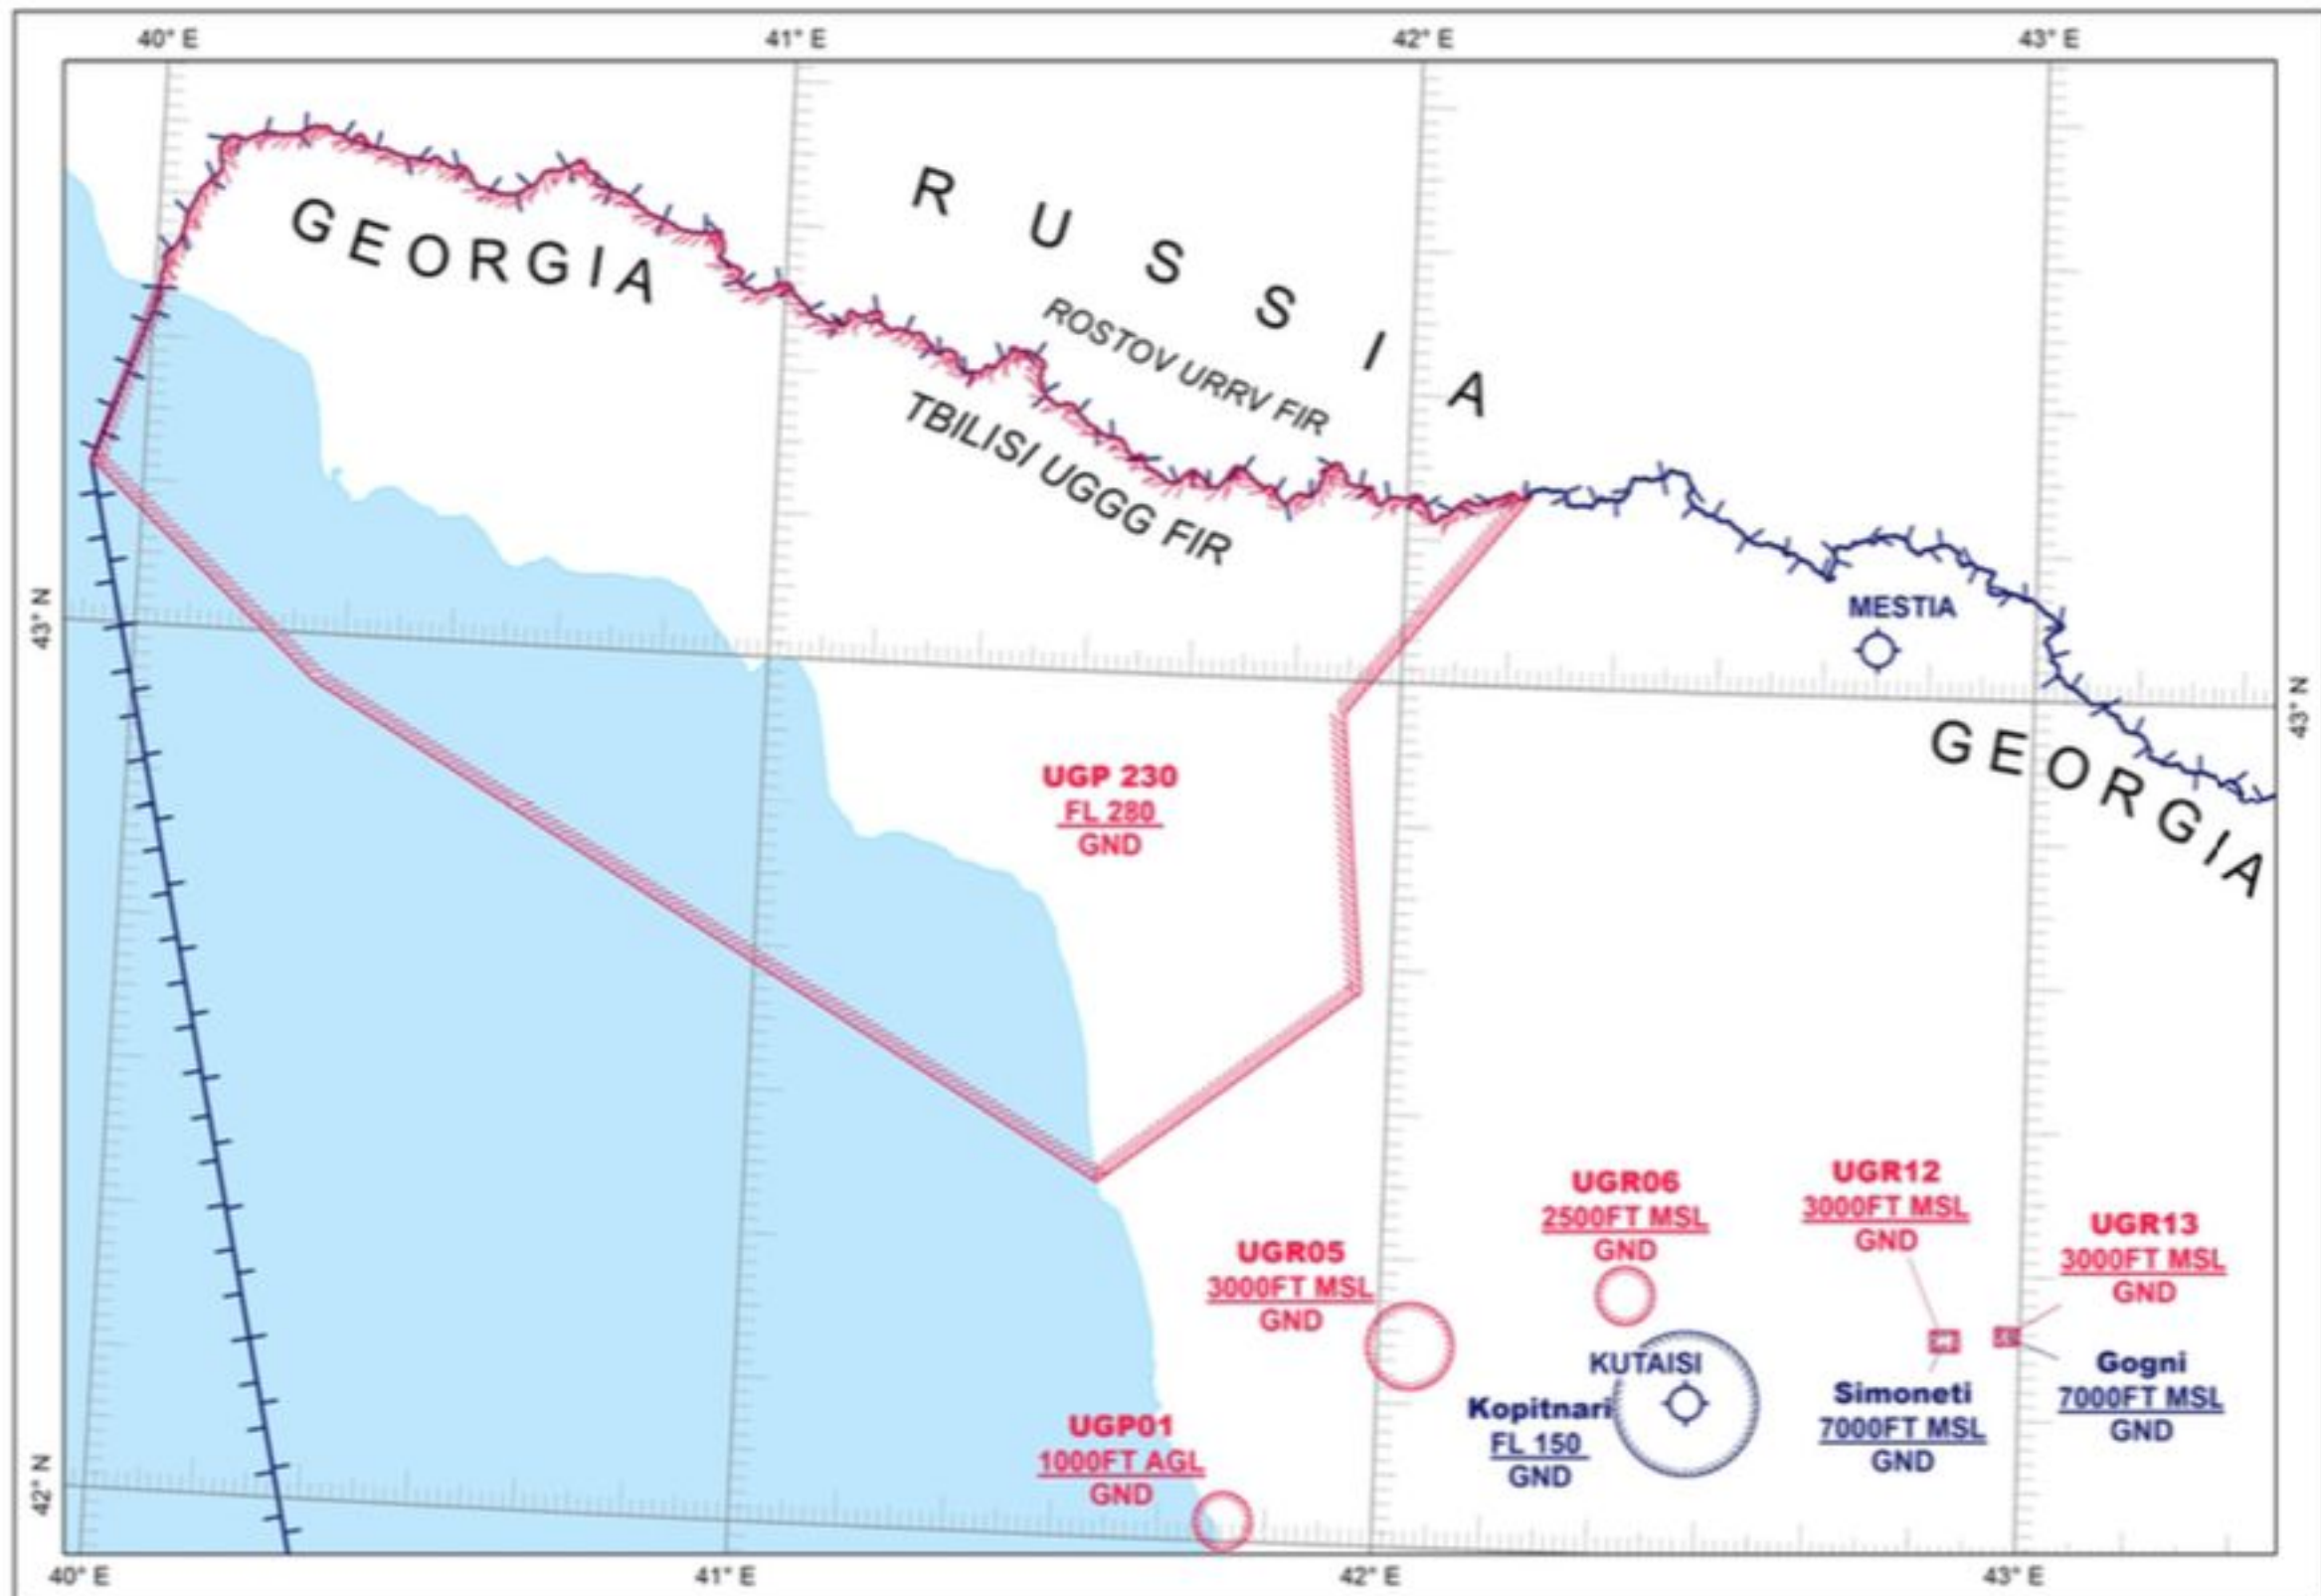

**AIP SUP
01/2019
Effective from 01 MAR 2019
UFN
Published on 15 FEB 2019**

TEMPORARY PROHIBITED AREA

Replaces AIRAC AIP SUP 01/2017 dated 02 FEB 2017

AREA UGP 230

Is closed for flight operations (see Figure – Segment of the chart ENR 6-7 PROHIBITED, RESTRICTED AND DANGER AREAS).

1. Lateral limits: 425642N 0401719E – 431112N 0395455E – 432300N 0395955E – THENCE EASTWARD ALONG THE RUSSIA/GEORGIA STATE BOUNDARY TO – 431305N 0421137E – 425742N 0415445E – 423827N 0415715E – 422437N 0413305E – 425642N 0401719E WEF 05 JUL 2011
2. Period: 31 DEC 2004 – UFN
3. Vertical limits: GND - FL 280 WEF 12 JAN 2007

Figure
Segment of the chart ENR 6-7

- END -